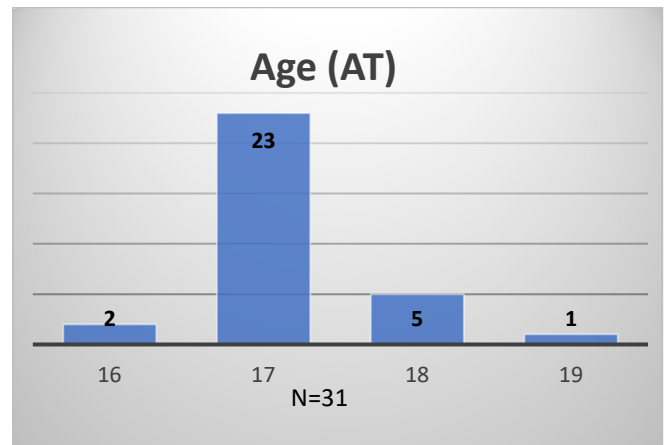

Daily Data Dashboard – November 2, 2023

Demographics for JTDC Population

Thursday Morning Midnight Count

Total # of probation Involved youth¹: 1,310

¹ Probation Active: Any youth who is pending sentencing with an active social history, has been formally placed on probation or supervision with Cook County Juvenile Probation on the date of the report.