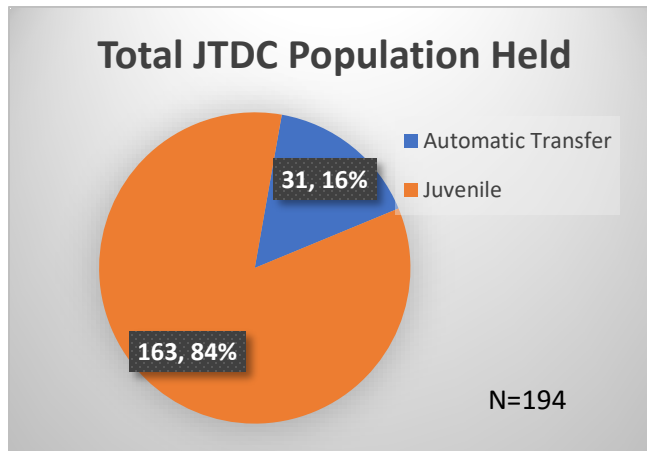

Daily Data Dashboard – November 2, 2023

Demographics for JTDC Population

Thursday Morning Midnight Count

Total # of probation Involved youth¹: 1,310

¹ Probation Active: Any youth who is pending sentencing with an active social history, has been formally placed on probation or supervision with Cook County Juvenile Probation on the date of the report.