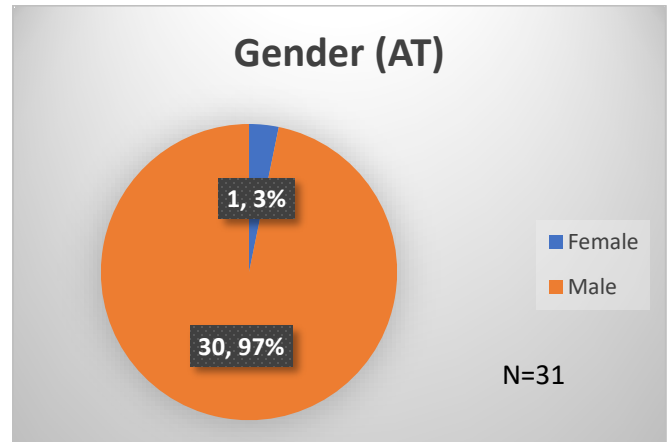

Daily Data Dashboard – November 2, 2023

Demographics for JTDC Population

Thursday Morning Midnight Count

Total # of probation Involved youth¹: 1,310

¹ Probation Active: Any youth who is pending sentencing with an active social history, has been formally placed on probation or supervision with Cook County Juvenile Probation on the date of the report.