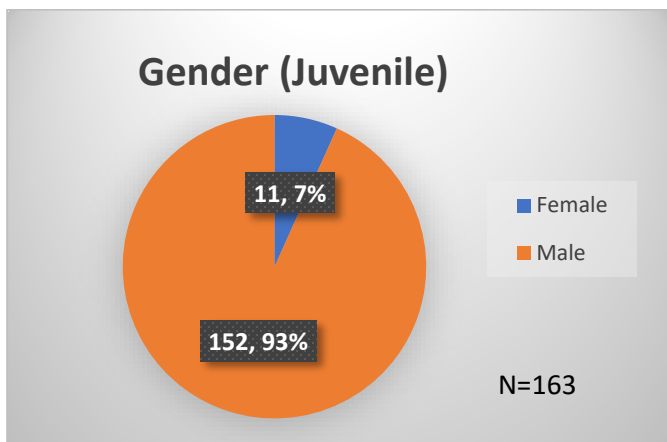

Daily Data Dashboard – November 2, 2023

Demographics for JTDC Population

Thursday Morning Midnight Count

Total # of probation Involved youth¹: 1,310

¹ Probation Active: Any youth who is pending sentencing with an active social history, has been formally placed on probation or supervision with Cook County Juvenile Probation on the date of the report.