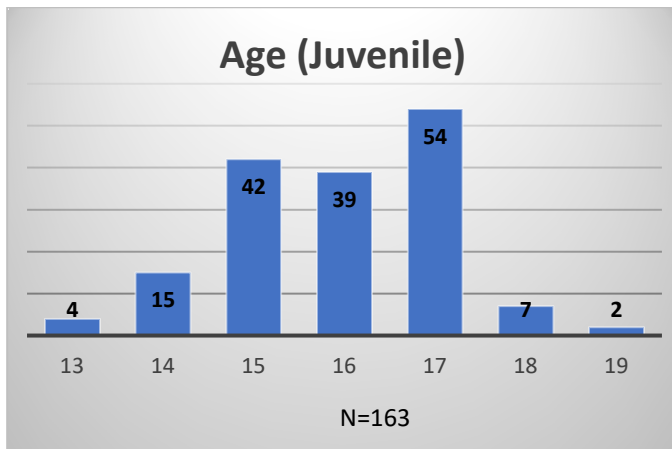

Daily Data Dashboard – November 2, 2023

Demographics for JTDC Population

Thursday Morning Midnight Count

Total # of probation Involved youth¹: 1,310

¹ Probation Active: Any youth who is pending sentencing with an active social history, has been formally placed on probation or supervision with Cook County Juvenile Probation on the date of the report.

Daily Data Dashboard – November 2, 2023
Demographics for JTDC Population
Thursday Morning Midnight Count